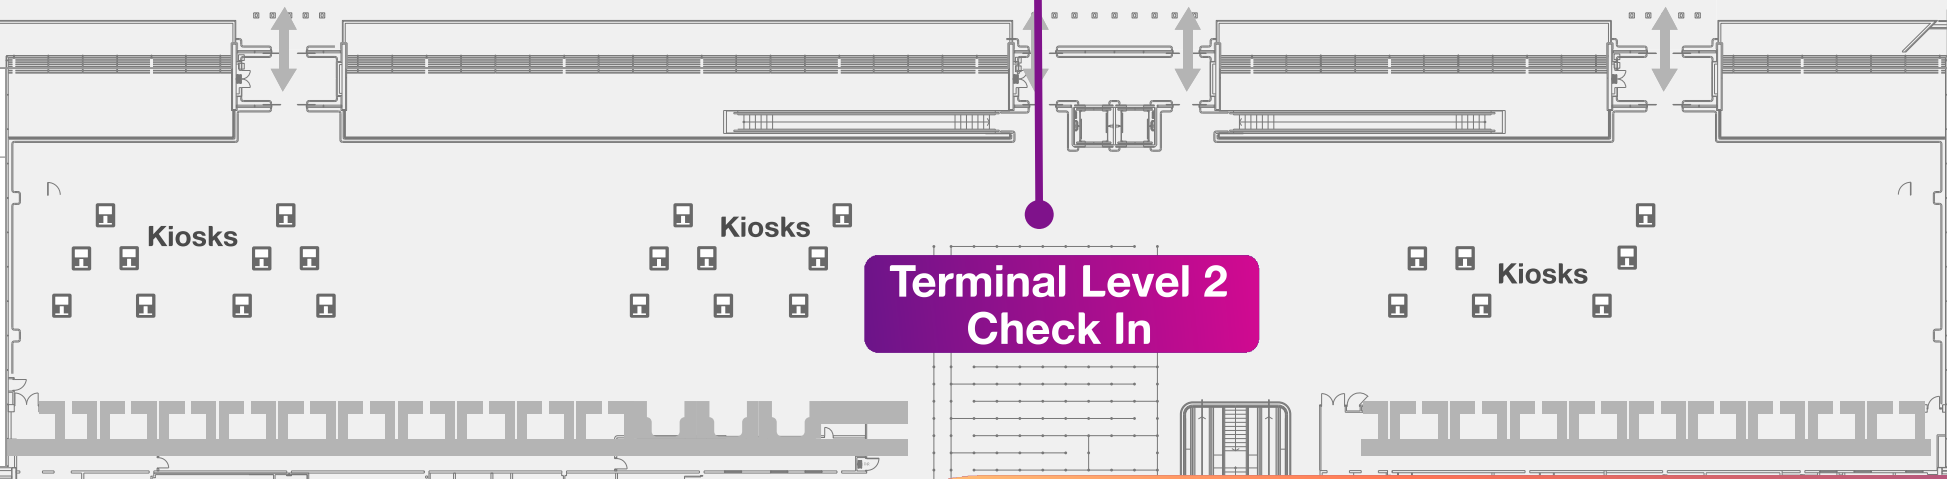

Level 4 Route

**Car Park Lifts
Up to Level 4
Chauffeur**
Approx 130m

Subway

**Level 2
Link Bridge**

Terminal

**Terminal Level 2
Check In**

Chauffeur Relocation Route From Terminal Level 2 Check-In